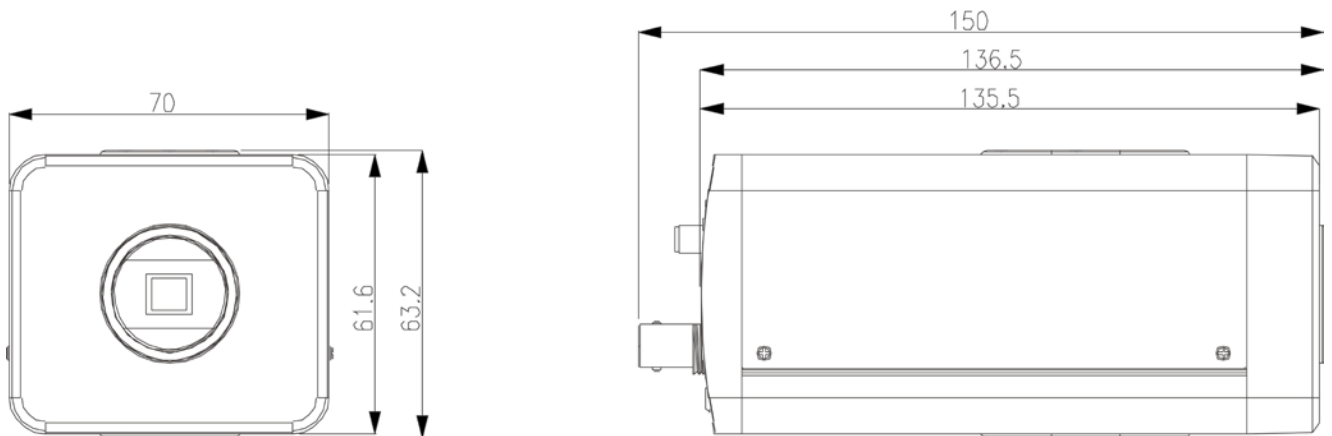

## Technical Specifications

Model		IPC-HF3301P	IPC-HF3301N
<b>Camera</b>			
Image Sensor	1/3" 3Megapixel Aptina CMOS		
Effective Pixels	2052(H) x 1536(V)		
Scanning System	Progressive		
Electronic Shutter Speed	Auto/Manual,1/3~1/10000s	Auto/Manual,1/4~1/10000s	
Min. Illumination	Color: 0.2Lux/F1.2, B/W: 0.01Lux/F1.2		
S/N Ratio	>50dB		
Video Output	1 channel, BNC(1.0Vp-p, 75Ω)		
<b>Camera Features</b>			
Day/Night	Auto(ICR) / Color / B/W		
Backlight Compensation	BLC / HLC / WDR (100dB)		
White Balance	Auto		
Gain Control	Auto/Manual		
Noise Reduction	3D		
Privacy Masking	Up to 4 areas		
<b>Lens</b>			
Lens Type	C/CS		
<b>Video</b>			
Compression	H.264 / MJPEG		
Resolution	3.0M(2048×1536) / 3.0M(2048×1536) / 1080P(1920×1080) / 1080P(1920×1080) / 720P(1280×720) / 720P(1280×720) / D1(704×480) D1(704×576) / CIF(352×288) / CIF(352×240)		
Frame Rate	Main Stream	3M(1~15fps)/1080P/720P(1 ~ 25/30fps)	
	Sub Stream	D1/CIF(1 ~ 25/30fps)	
Bit Rate	H.264: 32K ~ 8192Kbps, MJPEG: 32K ~ 24576Kbps		
<b>Audio</b>			
Compression	G.711a / G.711u(64kbps) / PCM(128kbps)		
Interface	1/1 channel In/Out		
<b>Network</b>			
Ethernet	RJ-45 (10/100Base-T)		
Protocol	IPv4/IPv6, HTTP, HTTPS, SSL, TCP/IP, UDP, UPnP, ICMP, IGMP, SNMP, RTSP, RTP, SMTP, NTP, DHCP, DNS, PPPOE, DDNS, FTP, IP Filter, QoS, Bonjour		
ONVIF	ONVIF Profile S		
Max. User Access	10 users		
Smart Phone	iPhone, iPad, Android, Windows Phone		
<b>Auxiliary Interface</b>			
Memory Slot	Micro SD, Max 32GB		
RS485	1		

### Dimensions (mm)

---